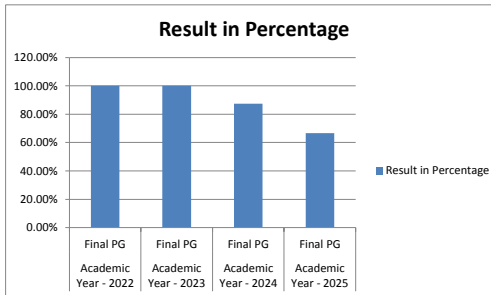

Final PG Result		
Academic Year	Class	Result in Percentage
Academic Year - 2022	Final PG	100.00%
Academic Year - 2023	Final PG	100.00%
Academic Year - 2024	Final PG	87.50%
Academic Year - 2025	Final PG	66.66%