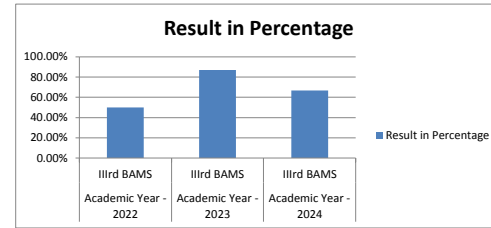

Sangam Sevabhavi Trust's Ayurved Mahavidyalaya Sangamner
Summary of Result (Under Graduate & Post Graduate)

Ist BAMS Result		
Academic Year	Class	Result in Percentage
Academic Year - 2022	Ist BAMS	63.63%
Academic Year - 2023	Ist BAMS	93.84%
Academic Year - 2024	Ist BAMS	95.86%
Academic Year - 2025	Ist BAMS	75.00%

IInd BAMS Result		
Academic Year	Class	Result in Percentage
Academic Year - 2022	IInd BAMS	82.81%
Academic Year - 2023	IInd BAMS	28.57%
Academic Year - 2024	IInd BAMS	86.88%
Academic Year - 2025	IInd BAMS	66.66%

IIIRD BAMS Result		
Academic Year	Class	Result in Percentage
Academic Year - 2022	IIIRD BAMS	50.00%
Academic Year - 2023	IIIRD BAMS	87.09%
Academic Year - 2024	IIIRD BAMS	66.66%

IV BAMS Result		
Academic Year	Class	Result in Percentage
Academic Year - 2022	IVth BAMS	62.50%
Academic Year - 2023	IVth BAMS	98.38%
Academic Year - 2024	IVth BAMS	75.00%
Academic Year - 2025	IVth BAMS	98.24%