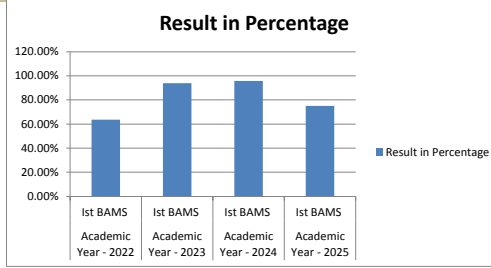

Sangam Sevabhavi Trust's Ayurved Mahavidyalaya Sangamner
Summary of Result (Under Graduate & Post Graduate)

Ist BAMS Result		
Academic Year	Class	Result in Percentage
Academic Year - 2022	Ist BAMS	63.63%
Academic Year - 2023	Ist BAMS	93.84%
Academic Year - 2024	Ist BAMS	95.86%
Academic Year - 2025	Ist BAMS	75.00%

IInd BAMS Result		
Academic Year	Class	Result in Percentage
Academic Year - 2022	IInd BAMS	82.81%
Academic Year - 2023	IInd BAMS	28.57%
Academic Year - 2024	IInd BAMS	86.88%
Academic Year - 2025	IInd BAMS	66.66%

IIIRD BAMS Result		
Academic Year	Class	Result in Percentage
Academic Year - 2022	IIIRD BAMS	50.00%
Academic Year - 2023	IIIRD BAMS	87.09%
Academic Year - 2024	IIIRD BAMS	66.66%

IV BAMS Result		
Academic Year	Class	Result in Percentage
Academic Year - 2022	IVth BAMS	62.50%
Academic Year - 2023	IVth BAMS	98.38%
Academic Year - 2024	IVth BAMS	75.00%
Academic Year - 2025	IVth BAMS	98.24%