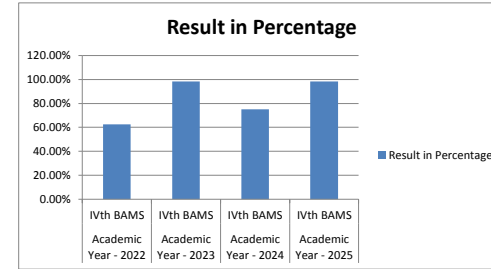

Sangam Sevabhavi Trust's Ayurved Mahavidyalaya Sangamner
Summary of Result (Under Graduate & Post Graduate)

Ist BAMS Result		
Academic Year	Class	Result in Percentage
Academic Year - 2022	Ist BAMS	63.63%
Academic Year - 2023	Ist BAMS	93.84%
Academic Year - 2024	Ist BAMS	95.86%
Academic Year - 2025	Ist BAMS	75.00%

IInd BAMS Result		
Academic Year	Class	Result in Percentage
Academic Year - 2022	IInd BAMS	82.81%
Academic Year - 2023	IInd BAMS	28.57%
Academic Year - 2024	IInd BAMS	86.88%
Academic Year - 2025	IInd BAMS	66.66%

IIIRD BAMS Result		
Academic Year	Class	Result in Percentage
Academic Year - 2022	IIIRD BAMS	50.00%
Academic Year - 2023	IIIRD BAMS	87.09%
Academic Year - 2024	IIIRD BAMS	66.66%

IV BAMS Result		
Academic Year	Class	Result in Percentage
Academic Year - 2022	IVth BAMS	62.50%
Academic Year - 2023	IVth BAMS	98.38%
Academic Year - 2024	IVth BAMS	75.00%
Academic Year - 2025	IVth BAMS	98.24%