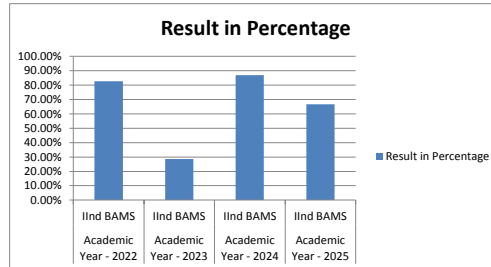

Sangam Sevabhavi Trust's Ayurved Mahavidyalaya Sangamner
Summary of Result (Under Graduate & Post Graduate)

Ist BAMS Result		
Academic Year	Class	Result in Percentage
Academic Year - 2022	Ist BAMS	63.63%
Academic Year - 2023	Ist BAMS	93.84%
Academic Year - 2024	Ist BAMS	95.86%
Academic Year - 2025	Ist BAMS	75.00%

IInd BAMS Result		
Academic Year	Class	Result in Percentage
Academic Year - 2022	IInd BAMS	82.81%
Academic Year - 2023	IInd BAMS	28.57%
Academic Year - 2024	IInd BAMS	86.88%
Academic Year - 2025	IInd BAMS	66.66%

IIIRD BAMS Result		
Academic Year	Class	Result in Percentage
Academic Year - 2022	IIIRD BAMS	50.00%
Academic Year - 2023	IIIRD BAMS	87.09%
Academic Year - 2024	IIIRD BAMS	66.66%

IV BAMS Result		
Academic Year	Class	Result in Percentage
Academic Year - 2022	IVth BAMS	62.50%
Academic Year - 2023	IVth BAMS	98.38%
Academic Year - 2024	IVth BAMS	75.00%
Academic Year - 2025	IVth BAMS	98.24%